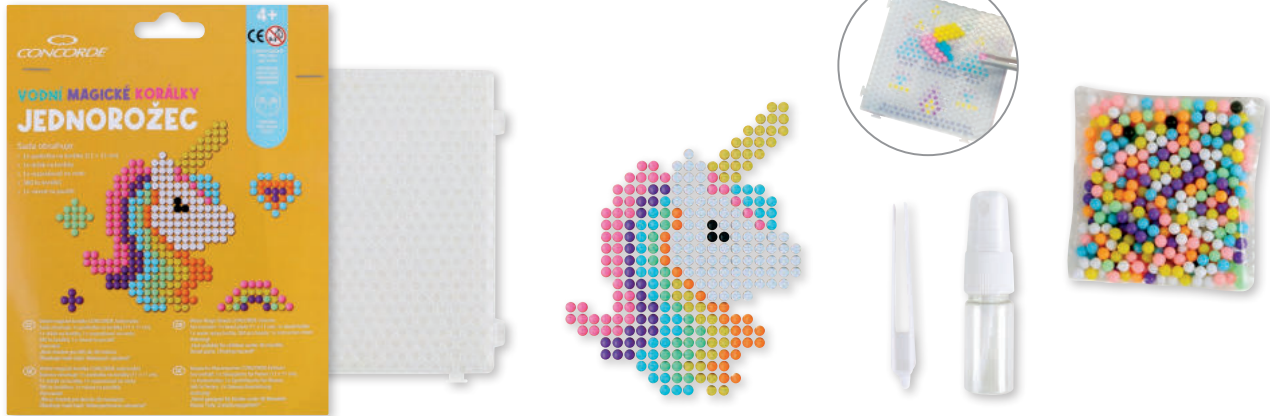

Water magic beads CONCORDE Unicorn

• set includes 1 x bead base plate (11 x 11 cm), 1 x bead holder, 1 x water spray bottle, 380 pcs beads and template

A3300 Unicorn 8 595097 835328 > 24/48