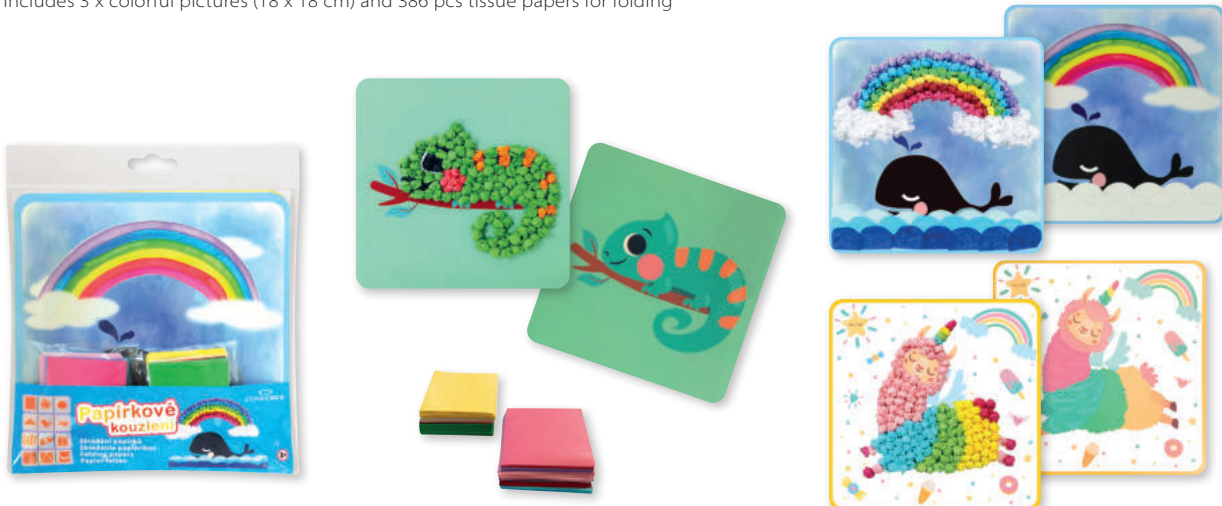

Tissue art CONCORDE

• set includes 3 x colorful pictures (18 x 18 cm) and 386 pcs tissue papers for folding

A3280 assorted 8 595097 835410 > 20/100