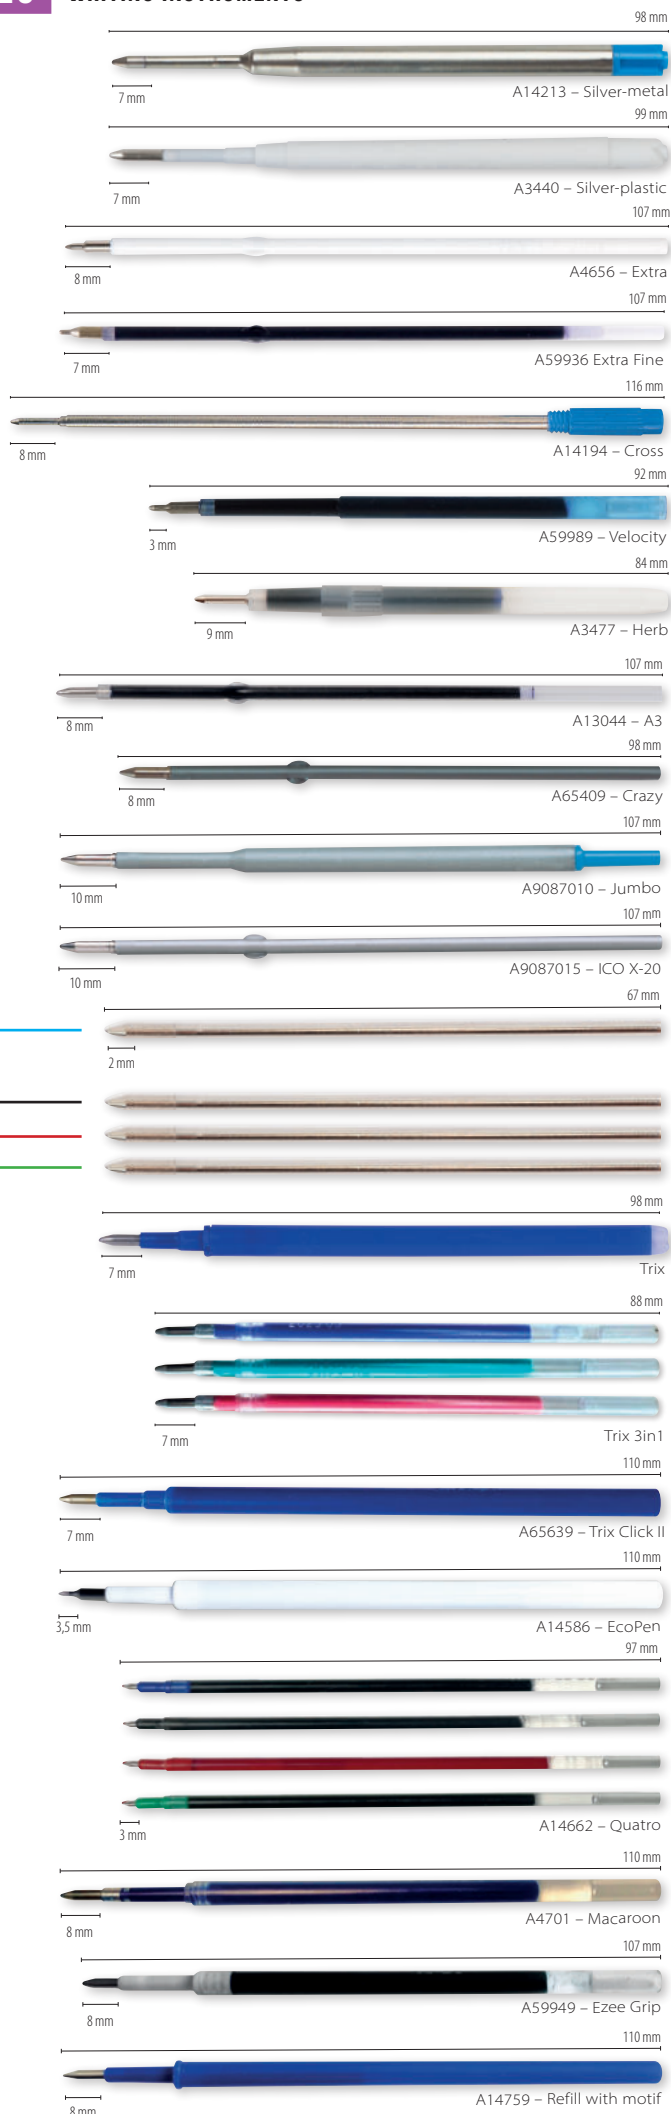

A14213	Silver, 0,8 mm, metal, 1 500 m	8 595097 835298	blue	100
A3440	Silver, 0,8 mm, plastic, 1 200 m	8 595097 817232	blue	50
A4656	Extra, 0,5 mm, plastic	8 595097 820782	blue	100
A59936	Extra Fine, 0,6 mm, plastic	8 595097 823639	blue	12
A14194	Cross, 0,8 mm, metal, 300 m	8 595097 819823	blue	100
A59989	Velocity, 0,6 mm, plastic, 1 600 m	8 595097 816778	blue	12
A3477	Herb 330, 0,7 mm, plastic, 1 000 m	8 595097 824292	blue	50
A13044	A3, 0,7 mm, plastic, 500 m	8 595097 833539	blue	400
A65409	Crazy, 0,7 mm, plastic, 2 500 m	8 595097 824636	blue	100
A9087010	ICO Jumbo, 0,8 mm, plastic, 3 000 m	5 997072 112753	blue	25
A9087015	ICO X-20, 0,8 mm, plastic, 1 000 m	5 997072 112777	blue	50
A2230	Mini RD1, 0,8 mm, metal, 1 000 m	8 595097 821208	blue	50
A2231	Mini RD1, 0,8 mm, metal, 1 000 m	8 595097 821215	black	50
A2232	Mini RD1, 0,8 mm, metal, 1 000 m	8 595097 821222	red	50
A2233	Mini RD1, 0,8 mm, metal, 1 000 m	8 595097 835199	green	50
A14654	Trix, 0,7mm, plastic, 3 pcs/blister	8 595097 825213	blue	12
A14663	Trix, 0,5mm, plastic, 3 pcs/blister	8 595097 831443	blue	12
A14675	Trix 3in1, 0,7mm, plastic, 10 pcs	8 595097 832921	blue	10
A14676	Trix 3in1, 0,7mm, plastic, 10 pcs	8 595097 832945	green	10
A14677	Trix 3in1, 0,7mm, plastic, 10 pcs	8 595097 832969	red	10
A65639	Trix Click II, 0,7mm, plastic, 3 pcs/blister	8 595097 833874	blue	12
A14586	EcoPen, 0,5mm, plastic, 10 pcs	8 595097 832884	blue	10
A4662	Quatro, 0,5mm, plastic, 10 pcs	8 595097 831597	blue	10
A4663	Quatro, 0,5mm, plastic, 10 pcs	8 595097 831603	black	10
A4664	Quatro, 0,5mm, plastic, 10 pcs	8 595097 831610	red	10
A4665	Quatro, 0,5mm, plastic, 10 pcs	8 595097 831627	green	10
A4701	Macaroon, 0,5 mm, plastic	8 595097 833775	blue	100
A59949	Ezee Grip, 0,7 mm, plastic, 10 pcs	8 595097 835526	blue	12
A14759	Refill with motif, 0,5 mm, 3 pcs/blister	8 595097 833645	blue	12