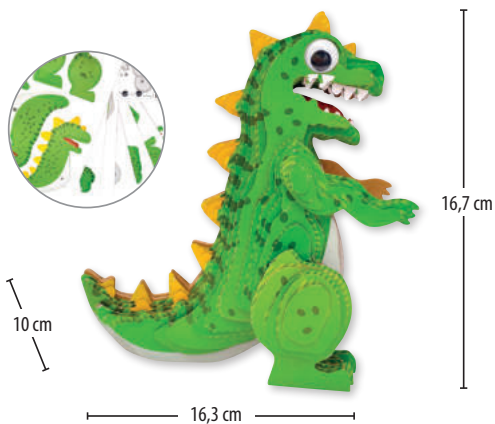

3D cardboard kit CONCORDE

- 3D cardboard kit with animal motifs
- build 3D animal models from cardboard pieces and glue
- glue is not included

New

A370