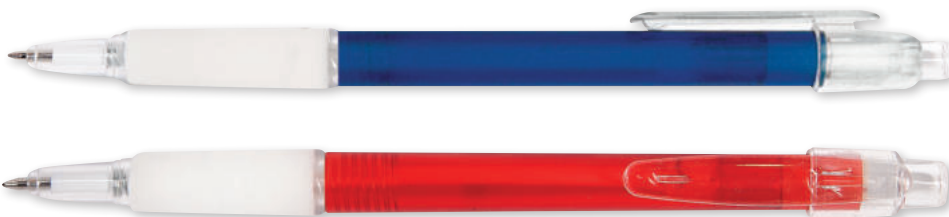

Ball pen CONCORDE Miami

A65408 ■ assorted 8 595097 825114 > 24/576/1152

Ball pen CONCORDE Herb J-330

• gold cap

A3510 ■ assorted 5 997875 700362 > 24/960

Ball pen CONCORDE Slim

A65378 ■ assorted 6 932149 033349 > 50/1000