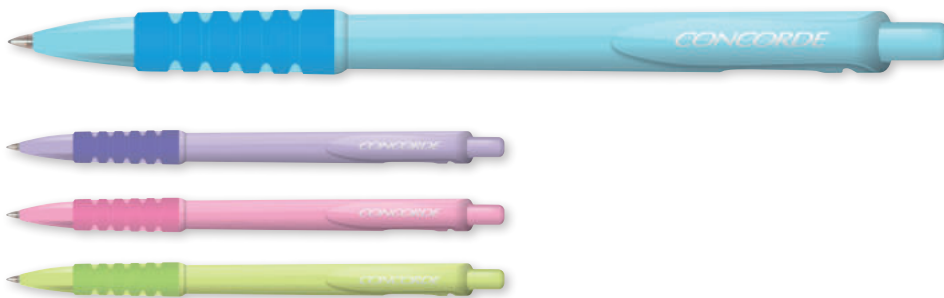

Ball pen CONCORDE Cindy

A4681 ■ assorted 8 595097 824124 > 24/600/1200