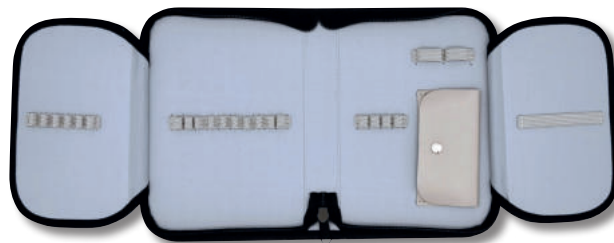

CONCORDE Ice hockey, grey

- pencil pouch 2 zippers
- pencil cases, single deck, 2 flaps
- shoe bag 32,5 x 1 x 44 cm

A29632