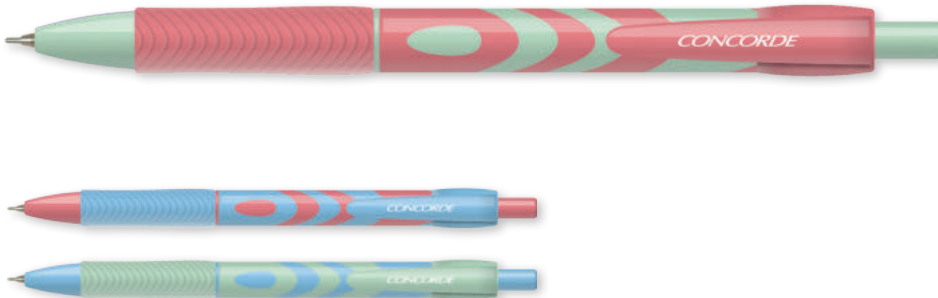

Ball pen CONCORDE Iris

A4696 ■ assorted 8 595097 831504 > 24/600/1200