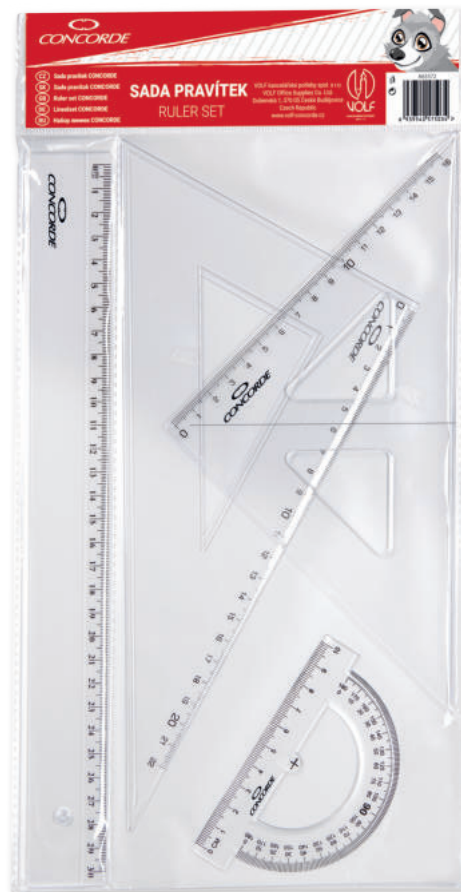

24/288

Modelling clay CONCORDE

- set of 10 pcs
- weight 200 g

A65340

10 colours

12/48

Rulers CONCORDE

A65573	triangle with guideline	6 939540 575010 >	48/384
A65572	set of rulers 4 pcs	6 939540 575034 >	12/96
A65574	protractor, 12cm	6 939540 575003 >	60/960
A65575	ruler, 15 cm	8 595097 820904 >	100/1000
A65571	ruler, 20 cm	8 595097 813968 >	50/1000
A65570	ruler, 30 cm	6 932149 420194 >	10/50/1000
A65576	ruler, 50 cm	8 595097 822557 >	50/300