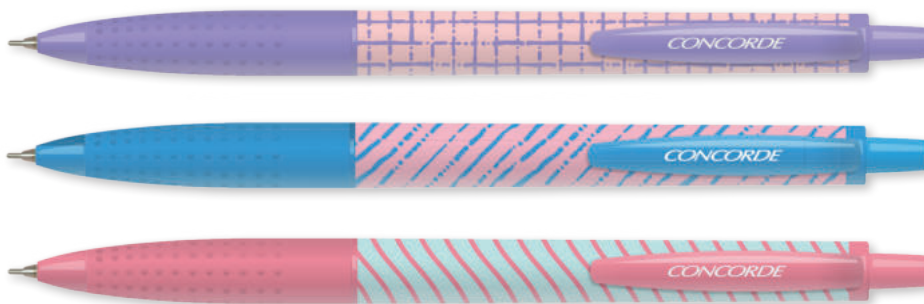

Ball pen CONCORDE Capri

A4693	■	assorted	8 595097 826708 >	24/360/1440
-------	---	----------	-------------------	-------------

Ball pen CONCORDE Passion

A59939

A59935	■	assorted	7 703486 037975 >	12/144/1152
A59939	■	assorted, 3 pcs	8 595097 816907 >	12/432

Ball pen CONCORDE Ezee Click

A59931	■	assorted	8 901765 303745 >	12/144/1152
--------	---	----------	-------------------	-------------

Ball pen CONCORDE Sierra

A4697	■	assorted	8 595097 831535 >	24/600/1200
-------	---	----------	-------------------	-------------