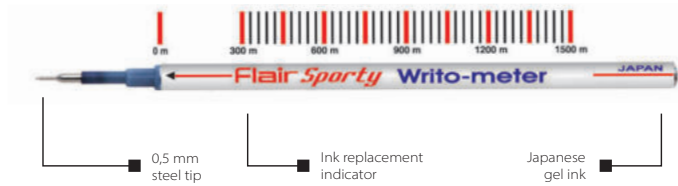

Gel pen CONCORDE Writometer

A57470 ■ assorted 8 901765 131348 > 12/144/1152