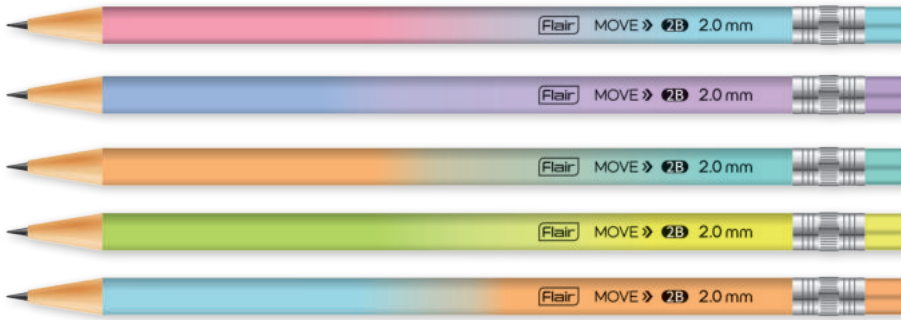

Mechanical graphite pencil CONCORDE Move

- extra long refill 120 mm
- easy to sharpen
- No. 1, 2B
- woodless

New

Pull off the cover
Pour out the Lead chip

Alloy steel blade

A59991	assorted	8 901765 097491 >	50/1200
A59992	sharpener ProSharp, 2,0 mm	8 901765 087294 >	20/4000